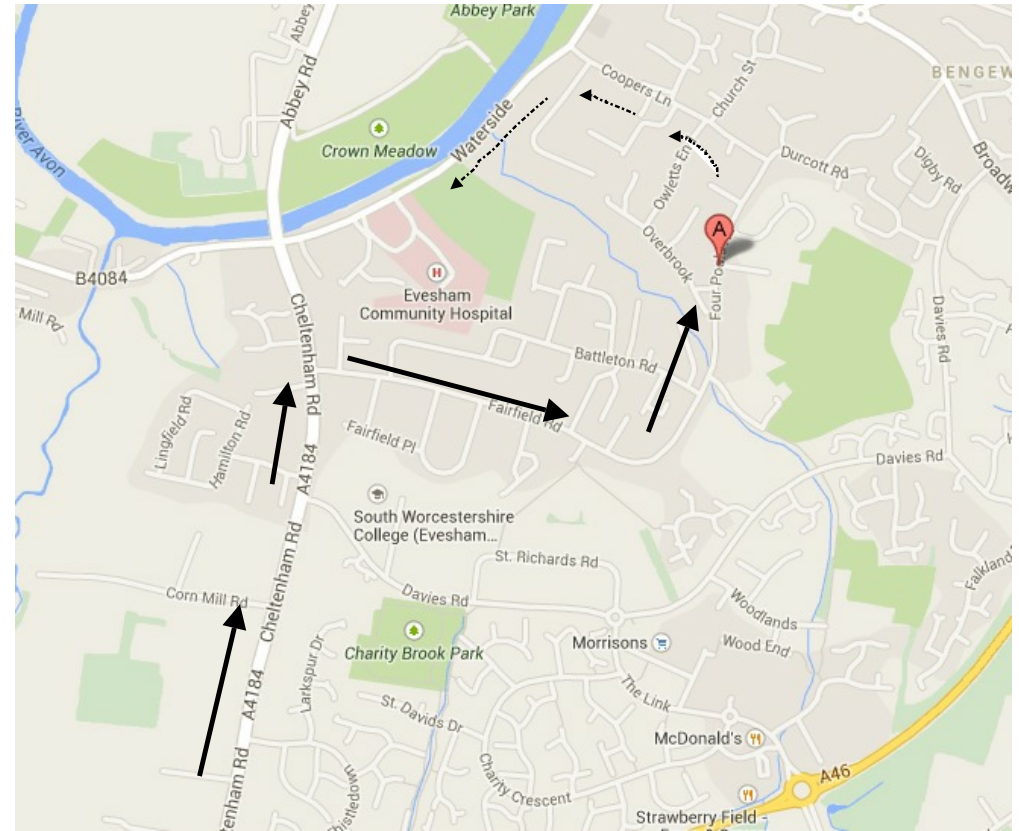

GETTING THERE!

De Montfort School (TDMS)
Four Pools Road,
Evesham,
Worcestershire
WR11 1DQ

Access to TDMS High School:

From the North: go along A46 following the by-pass (yellow on the map) round the town to the southern most point. Once meeting the roundabout at the Cheltenham road go right along the A4184 towards the town centre. Turn right onto Fairfield Road. This leads into Four Pools Road. Both schools are on the right (A on map).

De Montfort School is on Four Pools Lane, just off four Pools Road.

From the South: Follow the direction given above from the Cheltenham Road roundabout.

After dropping off, coaches should carry on along Four Pools Road into Coopers Lane and then left along Waterside. This route avoids going through the town centre. FULL INFO ABOUT COACH PARKING ETC TO FOLLOW.

De Montfort School
(TDMS)
Four Pools Road,
Evesham,
Worcestershire
WR11 1DQ

ALL Sections competing here.

The Vale of Evesham School
Four Pools Lane,
Evesham,
WR11 1DL

No competition but parking available
this year!

ABOUT 150 METRES FROM THE MAIN
BUILDING.