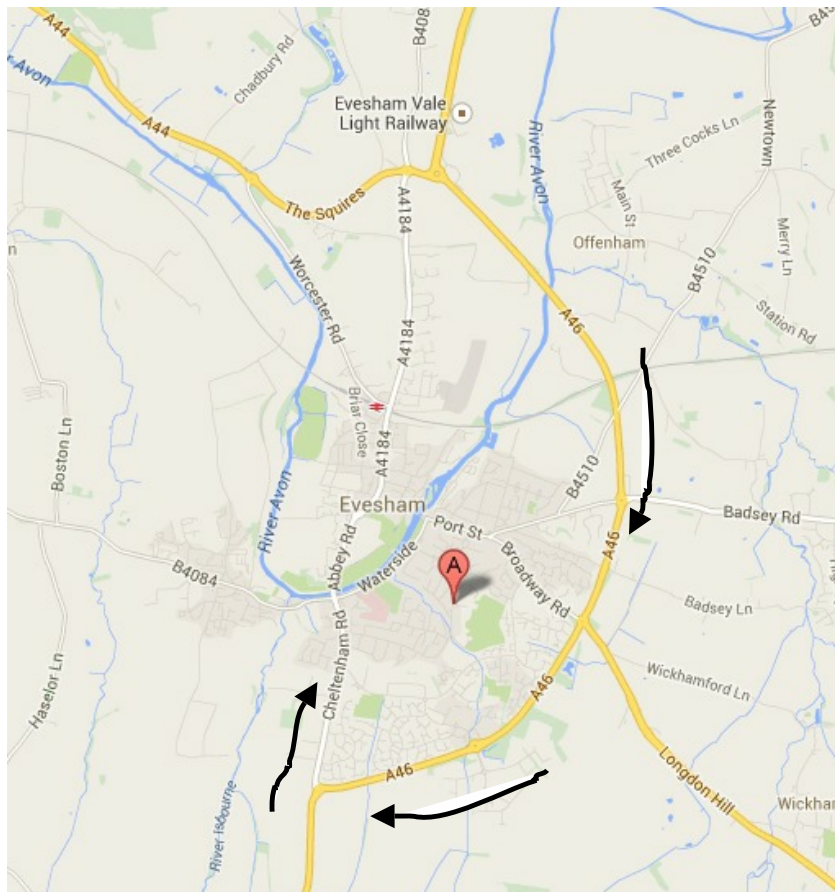

GETTING THERE!

De Montfort School (TDMS)
Four Pools Road,
Evesham,
Worcestershire
WR11 1DQ

Access to TDMS High School:

From the North: go along A46 following the by-pass (yellow on the map) round the town to the southern most point. Once meeting the roundabout at the Cheltenham road go right along the A4184 towards the town centre. Turn right onto Fairfield Road. This leads into Four Pools Road. Both schools are on the right (A on map).

De Montfort School is on Four Pools Lane, just off four Pools Road.

From the South: Follow the direction given above from the Cheltenham Road roundabout.

After dropping off, coaches should carry on along Four Pools Road into Coopers Lane and then left along Waterside. This route avoids going through the town centre. FULL INFO ABOUT COACH PARKING ETC TO FOLLOW.

De Montfort School
(TDMS)
Four Pools Road,
Evesham,
Worcestershire
WR11 1DQ

ALL Sections competing here.

The Vale of Evesham School
Four Pools Lane,
Evesham,
WR11 1DL

No competition but parking available
this year!

ABOUT 150 METRES FROM THE MAIN
BUILDING.